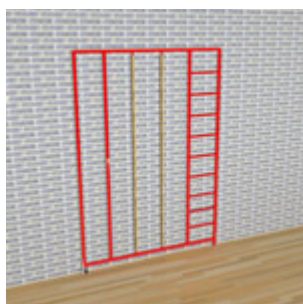

The package includes all of these items:

- One 8', 9' or 10' Steel Foldaway Climbing Frame complete with stabilising ladders
- One wall fixed ladder for linking and bridging
- One 7' steel bridging ladder
- One 3-Gate Mat System
- Installation (please note this is subject to an Area Charge based on your postcode)

More details overleaf...

Look at these great savings!!

Package	Usual Price	Offer Price	Saving !!
8' (2.4m) high KS1 frame	£2,091	£1,675	£416
9' (2.7m) high KS2 frame	£2,152	£1,725	£427
10' (3.0m) high KS2 frame	£2,214	£1,775	£439

Invented by the founder of Continental, the steel Foldaway remains to this day the UK's most popular, versatile and space saving climbing frame.

Manufactured from high quality steel tubing and epoxy powder coated in red, blue and yellow (other colours available by arrangement), the Foldaway provides the opportunity required by the National Curriculum for a variety of activities - hanging, balancing, turning upside-down etc. The gates themselves are available in your choice of 8 different fun and challenging designs - all combinations of design are available at the same price:

Eight standard gate designs in your choice of three colours

No.1 Linked rings

No.2 Ropes

No.3 Window

No.4 Snake

No.5 Diagonals

No.6 Circles

No.7 Rectangles