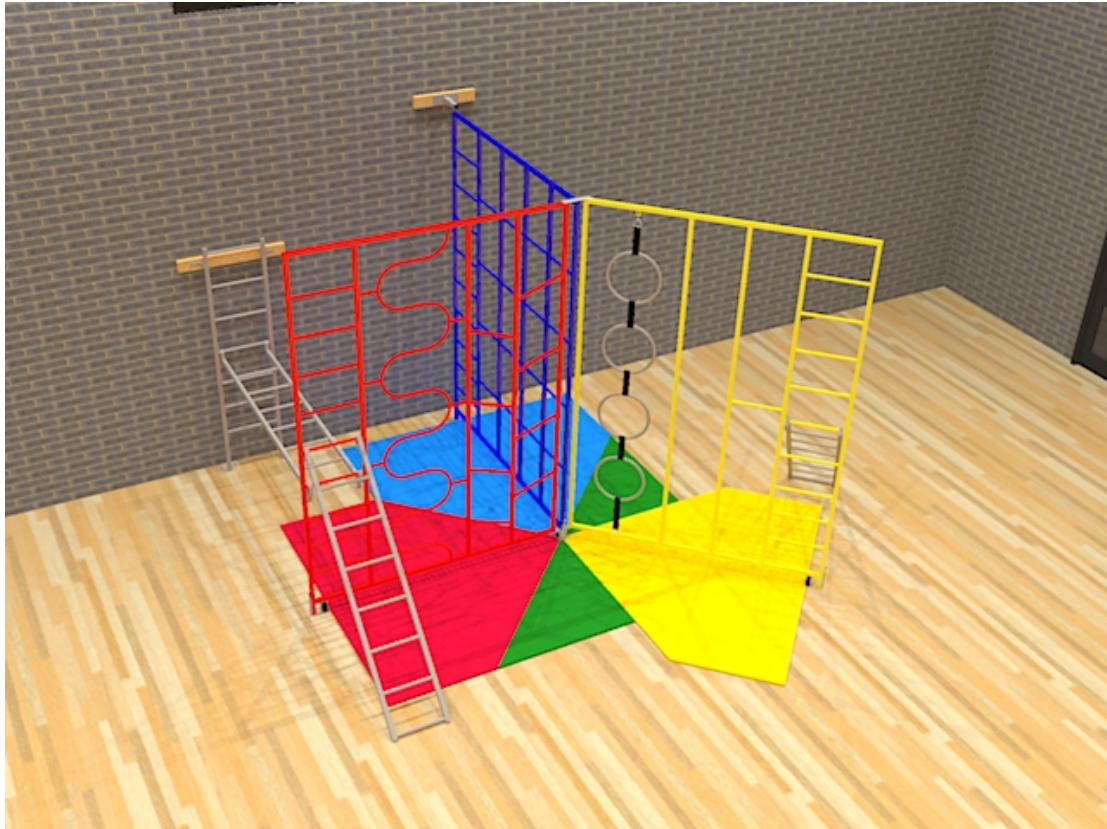

www.continentalsports.co.uk

The Original 3-Gate Foldaway Climbing Frame From Continental Sports

We are delighted to offer a huge **20% discount** off our popular 3-Gate Steel Foldaway Climbing Frame with a package of accessories.

The package includes all of these items:

- One 8', 9' or 10' Steel Foldaway Climbing Frame complete with stabilising ladders
- One wall fixed ladder for linking and bridging
- One 7' steel bridging ladder
- One 3-Gate Mat System
- Installation (please note this is subject to an Area Charge based on your postcode)

Invented by the founder of Continental, the steel Foldaway remains to this day the UK's most popular, versatile and space saving climbing frame.

Manufactured from high quality steel tubing and epoxy powder coated in red, blue and yellow (other colours available by arrangement), the Foldaway provides the opportunity required by the National Curriculum for a variety of activities - hanging, balancing, turning upside-down etc. The gates themselves are available in your choice of 8 different fun and challenging designs - all combinations of design are available at the same price:

Eight standard gate designs in your choice of three colours

No.1 Linked rings

No.2 Ropes

No.3 Window

No.4 Snake

No.5 Diagonals

No.6 Circles

No.7 Rectangles