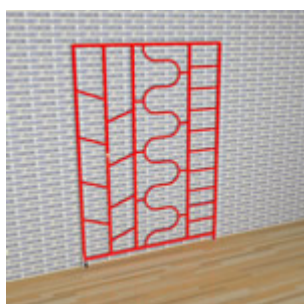

Invented by the founder of Continental, the steel Foldaway remains to this day the UK's most popular, versatile and space saving climbing frame.

Manufactured from high quality steel tubing and epoxy powder coated in red, blue and yellow (other colours available by arrangement), the Foldaway provides the opportunity required by the National Curriculum for a variety of activities - hanging, balancing, turning upside-down etc. The gates themselves are available in your choice of 8 different fun and challenging designs - all combinations of design are available at the same price:

Eight standard gate designs in your choice of three colours

No.1 Linked rings

No.2 Ropes

No.3 Window

No.4 Snake

No.5 Diagonals

No.6 Circles

No.7 Rectangles

No.8 Adjustable Poles

Please note:

No.5 Diagonals

This gate cannot be halved.

No.8 Adjustable Poles

This gate cannot be halved or used as the main gate.

Refer to our website at www.continentalsports.co.uk for a huge range of other PE equipment manufactured in the UK by Continental Sports.