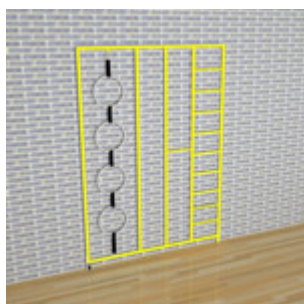

More details overleaf...

Look at these great savings!!

Package	Usual Price	Offer Price	Saving !!
8' (2.4m) high KS1 frame	£2,091	£1,675	£416
9' (2.7m) high KS2 frame	£2,152	£1,725	£427
10' (3.0m) high KS2 frame	£2,214	£1,775	£439

Invented by the founder of Continental, the steel Foldaway remains to this day the UK's most popular, versatile and space saving climbing frame.

Manufactured from high quality steel tubing and epoxy powder coated in red, blue and yellow (other colours available by arrangement), the Foldaway provides the opportunity required by the National Curriculum for a variety of activities - hanging, balancing, turning upside-down etc. The gates themselves are available in your choice of 8 different fun and challenging designs - all combinations of design are available at the same price:

Eight standard gate designs in your choice of three colours

No.1 Linked rings

No.2 Ropes

No.3 Window

No.4 Snake

No.5 Diagonals

No.6 Circles

No.7 Rectangles