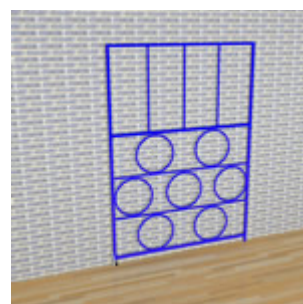

Invented by the founder of Continental, the steel Foldaway remains to this day the UK's most popular, versatile and space saving climbing frame.

Manufactured from high quality steel tubing and epoxy powder coated in red, blue and yellow (other colours available by arrangement), the Foldaway provides the opportunity required by the National Curriculum for a variety of activities - hanging, balancing, turning upside-down etc. The gates themselves are available in your choice of 8 different fun and challenging designs - all combinations of design are available at the same price:

Eight standard gate designs in your choice of three colours

No.1 Linked rings

No.2 Ropes

No.3 Window

No.4 Snake

No.5 Diagonals

No.6 Circles

No.7 Rectangles