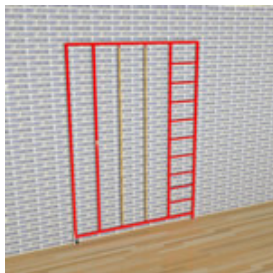

We are delighted to offer a huge **20% discount** off our popular 3-Gate Steel Foldaway Climbing Frame with a package of accessories.

The package includes all of these items:

- One 8', 9' or 10' Steel Foldaway Climbing Frame complete with stabilising ladders
- One wall fixed ladder for linking and bridging
- One 7' steel bridging ladder
- One 3-Gate Mat System
- Installation (please note this is subject to an Area Charge which is added at checkout based on your postcode - you see the price before you commit to buy)

If purchased online (by Credit Card / Debit Card or Credit account) or offline by email / fax, this package represents a massive saving of **20% off our standard prices!!** This offer is only **valid until 31 July 2017** so order now to book your installation slot!!

Look at these great savings!!

Package	Usual Price	Special offer Price	Saving !!
8' (2.4m) high frame	£2,250	£1,800	£450
9' (2.7m) high frame	£2,314	£1,851	£463
10' (3.0m) high frame	£2,379	£1,903	£476

Invented by the founder of Continental, the steel Foldaway remains to this day the UK's most popular, versatile and space saving climbing frame.

Manufactured from high quality steel tubing and epoxy powder coated in red, blue and yellow (other colours available by arrangement), the Foldaway provides the opportunity required by the National Curriculum for a variety of activities - hanging, balancing, turning upside-down etc.

The gates themselves are available in your choice of 8 different fun and challenging designs - all combinations of design are available at the same price:

Eight standard gate designs in your choice of three colours

No.2 Ropes

Please note:

No.5 Diagonals

This gate cannot be halved.

No.8 Adjustable Poles