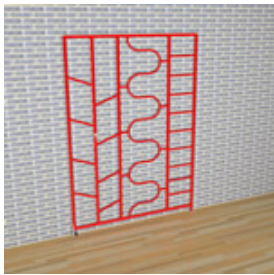

The gates themselves are available in your choice of 8 different fun and challenging designs - all combinations of design are available at the same price:

**Eight standard gate designs in your choice of three colours**

**No.1 Linked rings**

**No.2 Ropes**

**No.3 Window**

**No.4 Snake**

**No.5 Diagonals**

**No.6 Circles**

**No.7 Rectangles**

**No.8 Adjustable Poles**

**Please note:**

**No.5 Diagonals**

This gate cannot be halved.

**No.8 Adjustable Poles**

This gate cannot be halved or used as the main gate, and is incompatible with the 3-Gate Mat System.

The 3-Gate, which can be fixed in a "Y" or "T" position, comes with 2 stabilising ladders. The frame is available in the following heights: