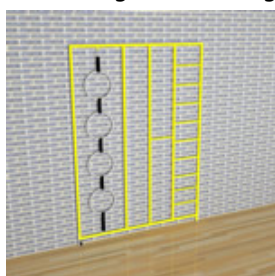

If purchased online (by Credit Card / Debit Card or Credit account) or offline by email / fax, this package represents a massive saving of **20% off our standard prices!!** This offer is only **valid until 31 July 2017** so order now to book your installation slot!!

Look at these great savings!!

Package	Usual Price	Special offer Price	Saving !!
8' (2.4m) high frame	£2,250	£1,800	£450
9' (2.7m) high frame	£2,314	£1,851	£463
10' (3.0m) high frame	£2,379	£1,903	£476

Invented by the founder of Continental, the steel Foldaway remains to this day the UK's most popular, versatile and space saving climbing frame.

Manufactured from high quality steel tubing and epoxy powder coated in red, blue and yellow (other colours available by arrangement), the Foldaway provides the opportunity required by the National Curriculum for a variety of activities - hanging, balancing, turning upside-down etc.

The gates themselves are available in your choice of 8 different fun and challenging designs - all combinations of design are available at the same price:

Eight standard gate designs in your choice of three colours

No.1 Linked rings