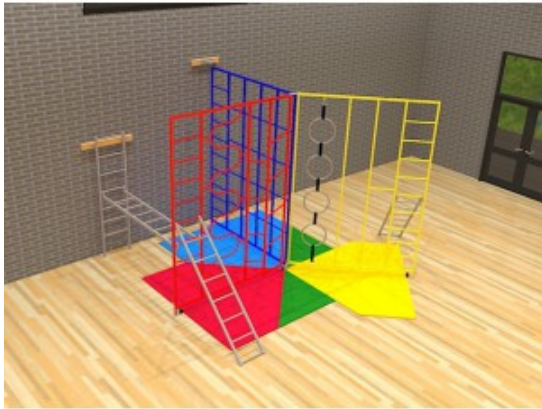

*** SPECIAL OFFER *** - Primary school climbing frame

*** SPECIAL OFFER ***

Primary school climbing frame and accessory package with 20% discount

Product reference: **3GATESPEC13**

Product Details