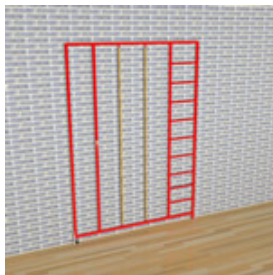

We are delighted to offer a huge **20% discount** off our popular 3-Gate Steel Foldaway Climbing Frame with a package of accessories.

The package includes all of these items:

- One 8', 9' or 10' Steel Foldaway Climbing Frame complete with stabilising ladders
- One wall fixed ladder for linking and bridging
- One 7' steel bridging ladder
- One 3-Gate Mat System
- Installation (please note this is subject to an Area Charge which is added at checkout based on your postcode - you see the price before you commit to buy)

If purchased online (by Credit Card / Debit Card or Credit account) or offline by email / fax, this package represents a massive saving of **20% off our standard prices!!** This offer is only **valid until 31 July 2017** so order now to book your installation slot!!

Look at these great savings!!

Package	Usual Price	Special offer Price	Saving !!
8' (2.4m) high frame	£2,250	£1,800	£450
9' (2.7m) high frame	£2,314	£1,851	£463
10' (3.0m) high frame	£2,379	£1,903	£476

Invented by the founder of Continental, the steel Foldaway remains to this day the UK's most popular, versatile and space saving climbing frame.

Manufactured from high quality steel tubing and epoxy powder coated in red, blue and yellow (other colours available by arrangement), the Foldaway provides the opportunity required by the National Curriculum for a variety of activities - hanging, balancing, turning upside-down etc.

The gates themselves are available in your choice of 8 different fun and challenging designs - all combinations of design are available at the same price:

Eight standard gate designs in your choice of three colours

No.2 Ropes

Please note:

No.5 Diagonals

This gate cannot be halved.

No.8 Adjustable Poles