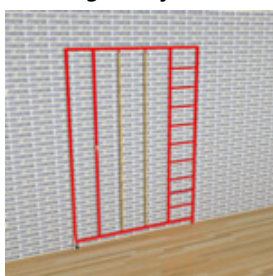

We are delighted to offer a huge **20% discount** off our popular 3-Gate Steel Foldaway Climbing Frame with a package of accessories.

The package includes all of these items:

- One 8', 9' or 10' Steel Foldaway Climbing Frame complete with stabilising ladders
- One wall fixed ladder for linking and bridging
- One 7' steel bridging ladder
- One 3-Gate Mat System
- Installation (please note this is subject to an Area Charge which is added at checkout based on your postcode - you see the price before you commit to buy)

If purchased online (by Credit Card / Debit Card or Credit account) or offline by email / fax, this package represents a massive saving of **20% off our standard prices!!** This offer is only **valid until 31 July 2017** so order now to book your installation slot!!

Look at these great savings!!

Package	Usual Price	Special offer Price	Saving !!
8' (2.4m) high frame	£2,250	£1,800	£450
9' (2.7m) high frame	£2,314	£1,851	£463
10' (3.0m) high frame	£2,379	£1,903	£476

Invented by the founder of Continental, the steel Foldaway remains to this day the UK's most popular, versatile and space saving climbing frame.

Manufactured from high quality steel tubing and epoxy powder coated in red, blue and yellow (other colours available by arrangement), the Foldaway provides the opportunity required by the National Curriculum for a variety of activities - hanging, balancing, turning upside-down etc.

The gates themselves are available in your choice of 8 different fun and challenging designs - all combinations of design are available at the same price:

Eight standard gate designs in your choice of three colours

No.2 Ropes

Please note:

No.5 Diagonals

This gate cannot be halved.

No.8 Adjustable Poles