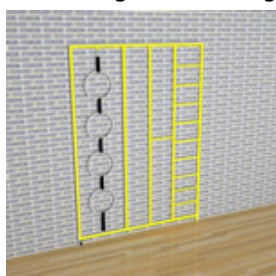

If purchased online (by Credit Card / Debit Card or Credit account) or offline by email / fax, this package represents a massive saving of **20% off our standard prices!!** This offer is only **valid until 31 July 2017** so order now to book your installation slot!!

Look at these great savings!!

Package	Usual Price	Special offer Price	Saving !!
8' (2.4m) high frame	£2,250	£1,800	£450
9' (2.7m) high frame	£2,314	£1,851	£463
10' (3.0m) high frame	£2,379	£1,903	£476

Invented by the founder of Continental, the steel Foldaway remains to this day the UK's most popular, versatile and space saving climbing frame.

Manufactured from high quality steel tubing and epoxy powder coated in red, blue and yellow (other colours available by arrangement), the Foldaway provides the opportunity required by the National Curriculum for a variety of activities - hanging, balancing, turning upside-down etc.

The gates themselves are available in your choice of 8 different fun and challenging designs - all combinations of design are available at the same price:

Eight standard gate designs in your choice of three colours

No.1 Linked rings