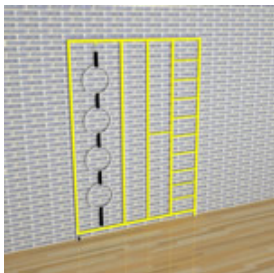

If purchased online (by Credit Card / Debit Card or Credit account) or offline by email / fax, this package represents a massive saving of **20% off our standard prices!!** This offer is only **valid until 31 July 2017** so order now to book your installation slot!!

Look at these great savings!!

Package	Usual Price	Special offer Price	Saving !!
8' (2.4m) high frame	£2,250	£1,800	£450
9' (2.7m) high frame	£2,314	£1,851	£463
10' (3.0m) high frame	£2,379	£1,903	£476

Invented by the founder of Continental, the steel Foldaway remains to this day the UK's most popular, versatile and space saving climbing frame.

Manufactured from high quality steel tubing and epoxy powder coated in red, blue and yellow (other colours available by arrangement), the Foldaway provides the opportunity required by the National Curriculum for a variety of activities - hanging, balancing, turning upside-down etc.

The gates themselves are available in your choice of 8 different fun and challenging designs - all combinations of design are available at the same price:

Eight standard gate designs in your choice of three colours

No.1 Linked rings