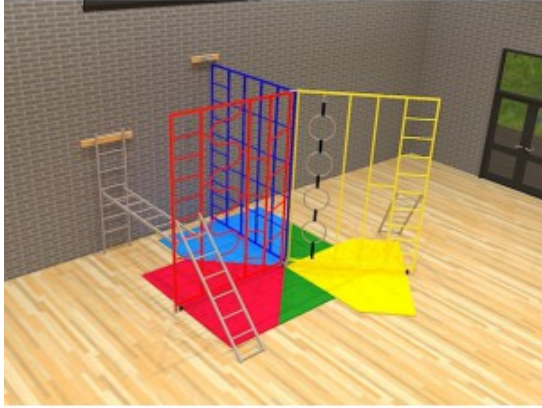

*** SPECIAL OFFER *** - Primary school climbing frame

*** SPECIAL OFFER ***

Primary school climbing frame and accessory package with 20% discount

Product reference: **3GATESPEC13**

Product Details