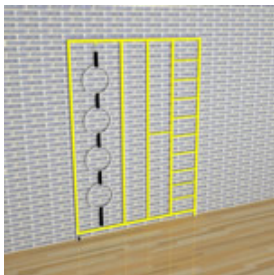

If purchased online (by Credit Card / Debit Card or Credit account) or offline by email / fax, this package represents a massive saving of **20% off our standard prices!!** This offer is only **valid until 31 July 2017** so order now to book your installation slot!!

Look at these great savings!!

Package	Usual Price	Special offer Price	Saving !!
8' (2.4m) high frame	£2,250	£1,800	£450
9' (2.7m) high frame	£2,314	£1,851	£463
10' (3.0m) high frame	£2,379	£1,903	£476

Invented by the founder of Continental, the steel Foldaway remains to this day the UK's most popular, versatile and space saving climbing frame.

Manufactured from high quality steel tubing and epoxy powder coated in red, blue and yellow (other colours available by arrangement), the Foldaway provides the opportunity required by the National Curriculum for a variety of activities - hanging, balancing, turning upside-down etc.

The gates themselves are available in your choice of 8 different fun and challenging designs - all combinations of design are available at the same price:

Eight standard gate designs in your choice of three colours

No.1 Linked rings