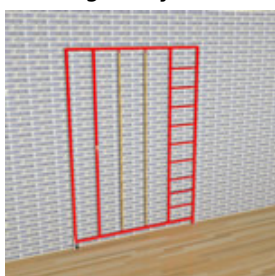

We are delighted to offer a huge **20% discount** off our popular 3-Gate Steel Foldaway Climbing Frame with a package of accessories.

The package includes all of these items:

- One 8', 9' or 10' Steel Foldaway Climbing Frame complete with stabilising ladders
- One wall fixed ladder for linking and bridging
- One 7' steel bridging ladder
- One 3-Gate Mat System
- Installation (please note this is subject to an Area Charge which is added at checkout based on your postcode - you see the price before you commit to buy)

If purchased online (by Credit Card / Debit Card or Credit account) or offline by email / fax, this package represents a massive saving of **20% off our standard prices!!** This offer is only **valid until 31 July 2017** so order now to book your installation slot!!

Look at these great savings!!

Package	Usual Price	Special offer Price	Saving !!
8' (2.4m) high frame	£2,250	£1,800	£450
9' (2.7m) high frame	£2,314	£1,851	£463
10' (3.0m) high frame	£2,379	£1,903	£476

Invented by the founder of Continental, the steel Foldaway remains to this day the UK's most popular, versatile and space saving climbing frame.

Manufactured from high quality steel tubing and epoxy powder coated in red, blue and yellow (other colours available by arrangement), the Foldaway provides the opportunity required by the National Curriculum for a variety of activities - hanging, balancing, turning upside-down etc.

The gates themselves are available in your choice of 8 different fun and challenging designs - all combinations of design are available at the same price:

Eight standard gate designs in your choice of three colours

No.2 Ropes

Please note:

No.5 Diagonals

This gate cannot be halved.

No.8 Adjustable Poles